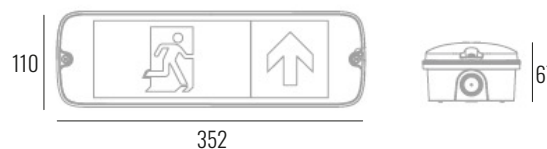

TECHNICAL DATA

**TYPE**

Professional LED for Emergency Exit Sign.

**MATERIAL**

PC(Diffuser, UV stabilized) + PC(Gear Tray, 850°C GWT) + ABS(Base, UV stabilized, 850°C GWT)

PRO	CRI ≥ 80	
IP65	IK08	120°
220-240V 50/60Hz		40,000h

DIMENSION DRAW

<b>Model:</b>	LED EMERGENCY EXIT
<b>Format:</b>	Rectangular
<b>Location:</b>	Interior, Exterior
<b>Wattage:</b>	1W(EM Mode) / 3.5W
<b>Materials:</b>	PC
<b>Led Color:</b>	6500K
<b>Product Dimension:</b>	352*110*67mm
<b>IP Code:</b>	65
<b>Fixation:</b>	Surface
<b>CRI :</b>	80
<b>Lumen Output:</b>	80LM / 180LM
<b>Frequency:</b>	50/60 Hz
<b>Beam Angle:</b>	120°
<b>Operating time:</b>	<ul style="list-style-type: none"> <li>- Emergency Operation time: 3,5 hours</li> <li>- Battery Life: 2 Years</li> <li>- Warranty: 4 Years</li> </ul>